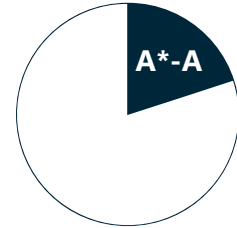

Examination Results

GCSE Summer 2017

50%

of all grades at
A*-A

compared to a national
average of 26%*

25%

of all grades at
A*

compared to a national
average of 12%*