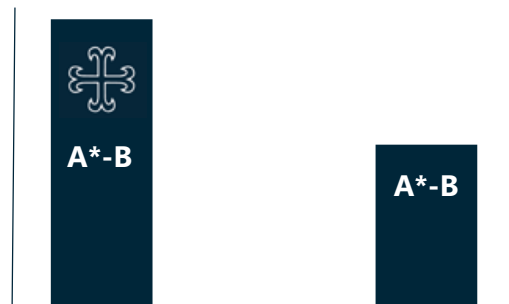

Seven
candidates
achieved
straight A* and
A grades

75%

of all grades at

A*-B

compared to a national
average of 45%*