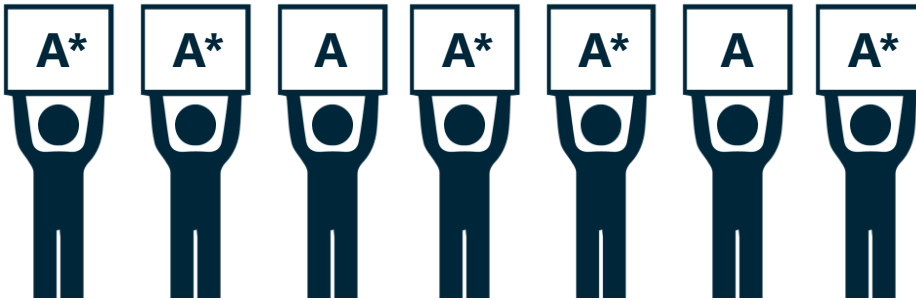

Examination Results

GCSE Summer 2017

50%

of all grades at
A*-A

compared to a national
average of 26%*

25%

of all grades at
A*

compared to a national
average of 12%*