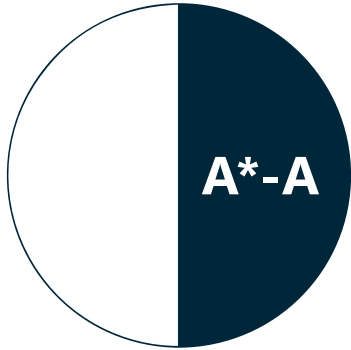

Examination Results

GCSE Summer 2017

50%

of all grades at
A*-A

compared to a national
average of 26%*

25%

of all grades at
A*

compared to a national
average of 12%*